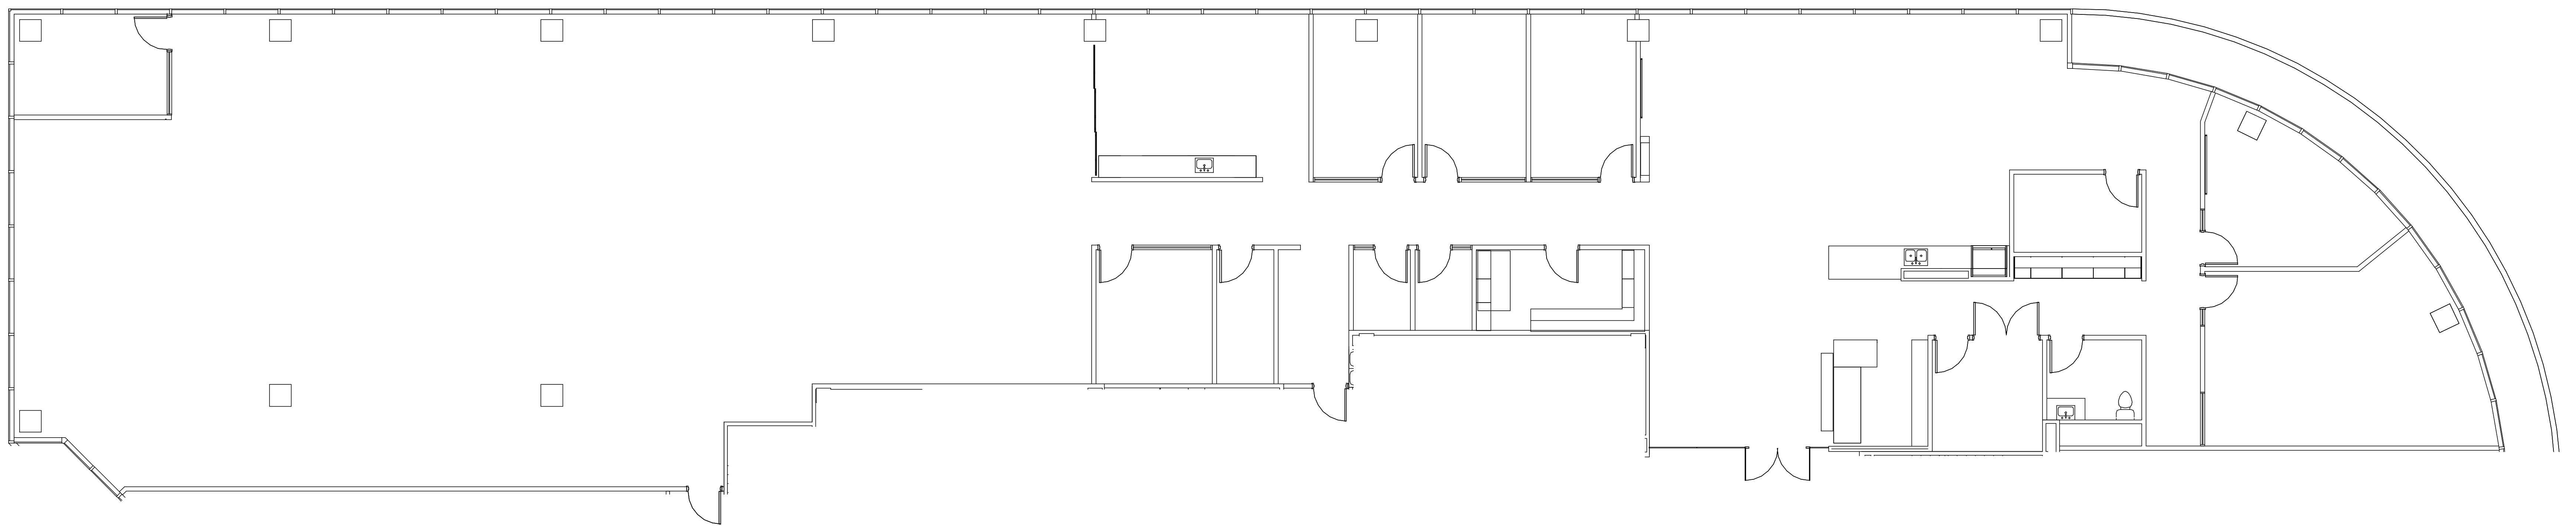

TWELVE

GREENWAY PLAZA

SUITE 900 10,085 RSF