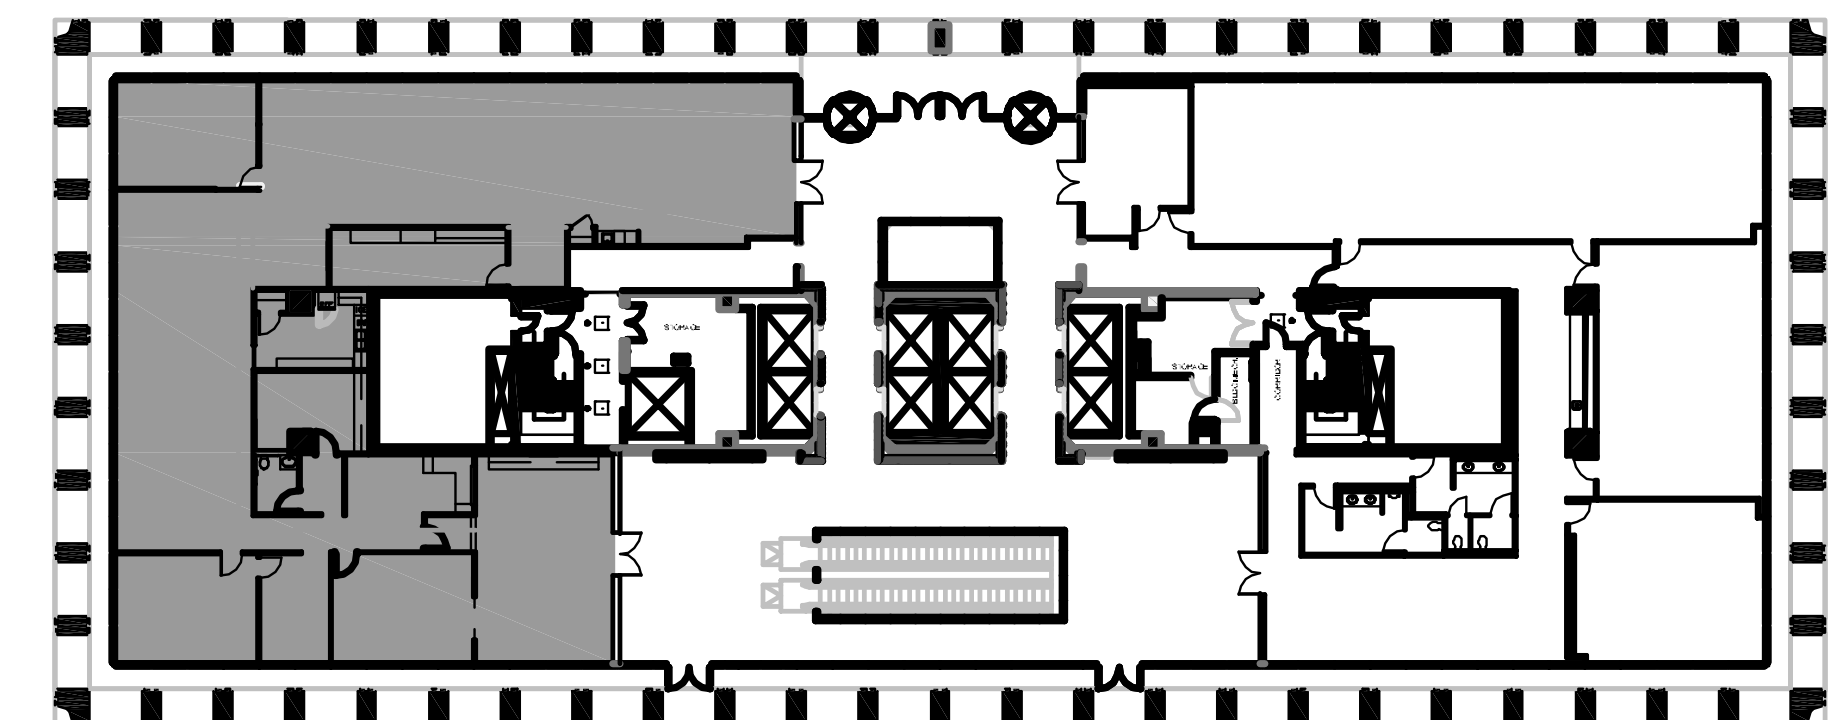

THREE

GREENWAY PLAZA

SUITE 110 6,573 RSF

PARKWAY

832.308.6055 | pky.com