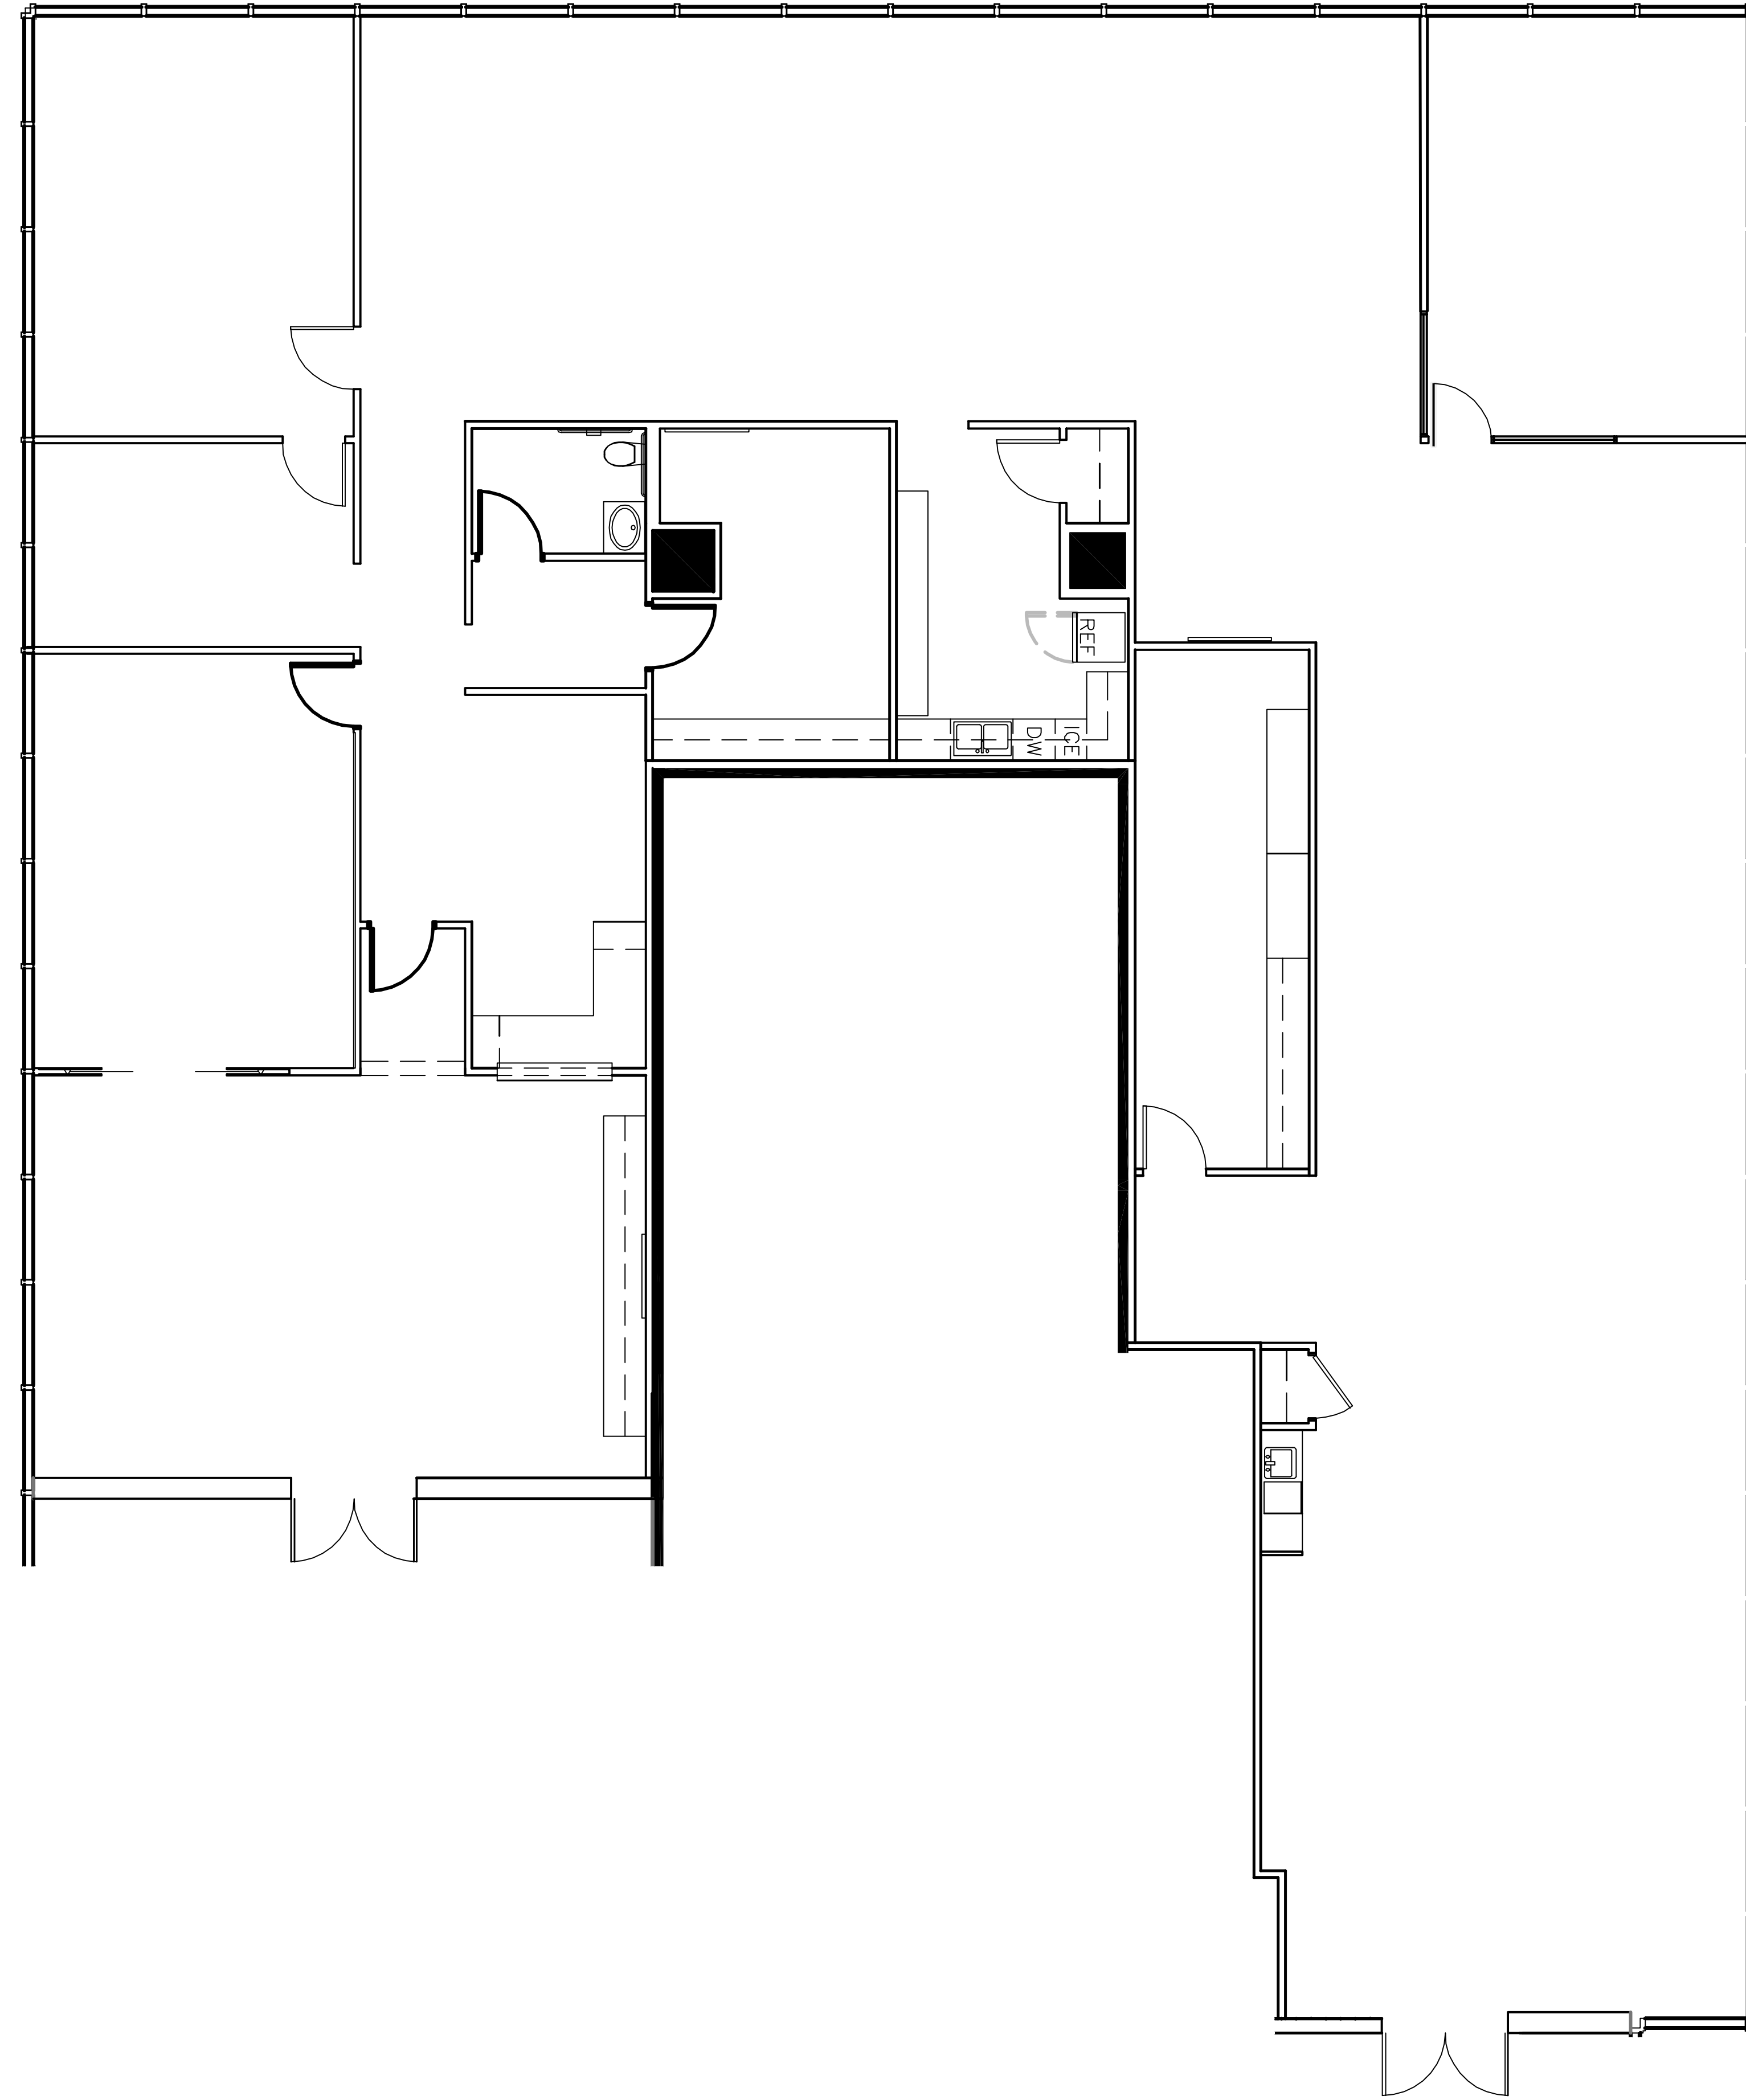

THREE

GREENWAY PLAZA

SUITE 110 6,573 RSF

PARKWAY

832.308.6055 | pky.com