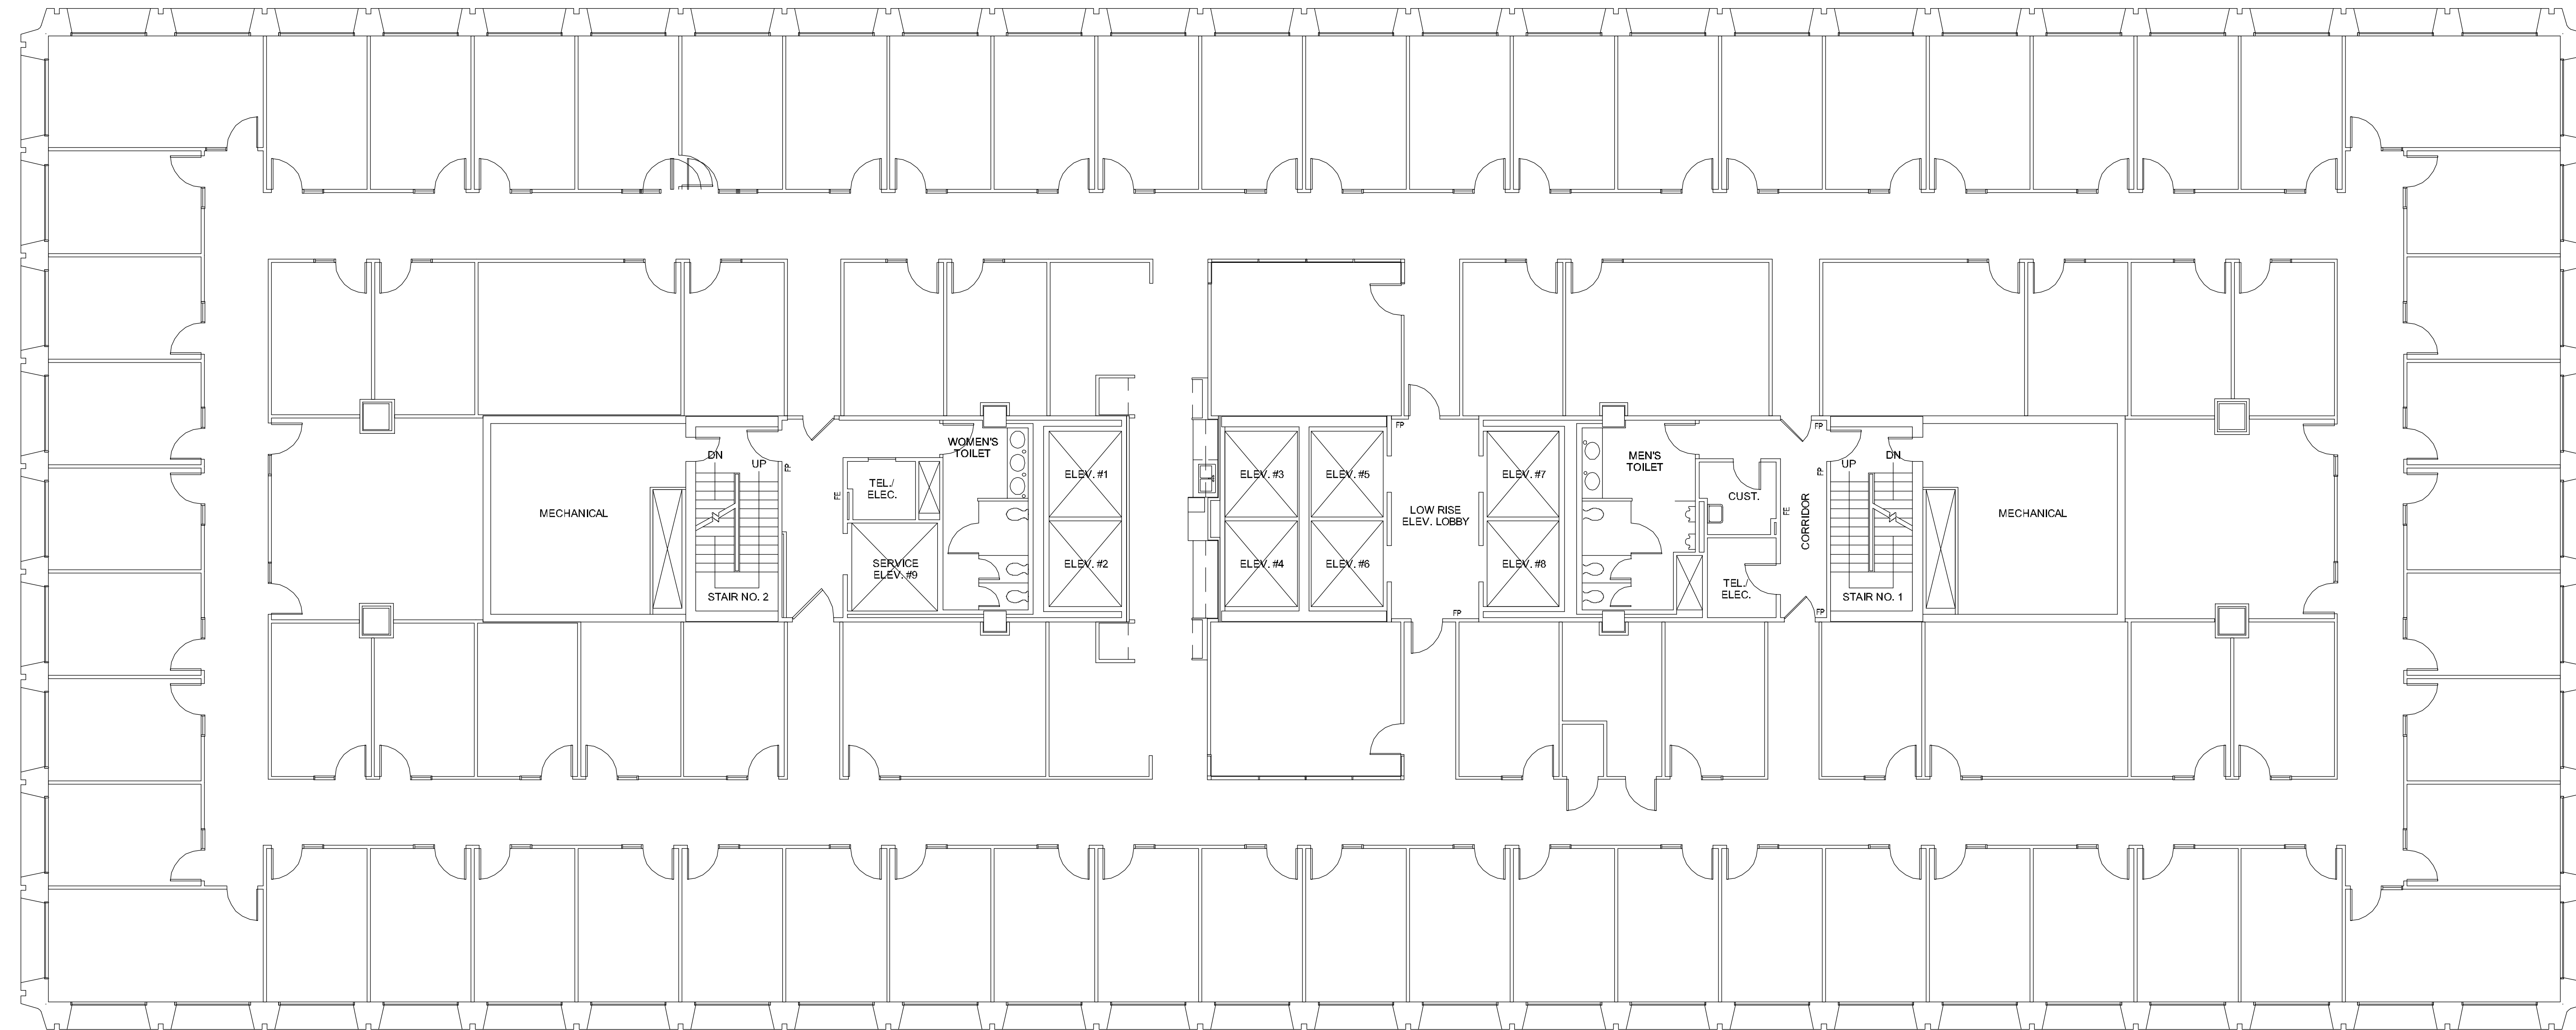

THREE

GREENWAY PLAZA

Conference	9
Office	77
Workstation	2

SUITE 700 **24,077** RSF