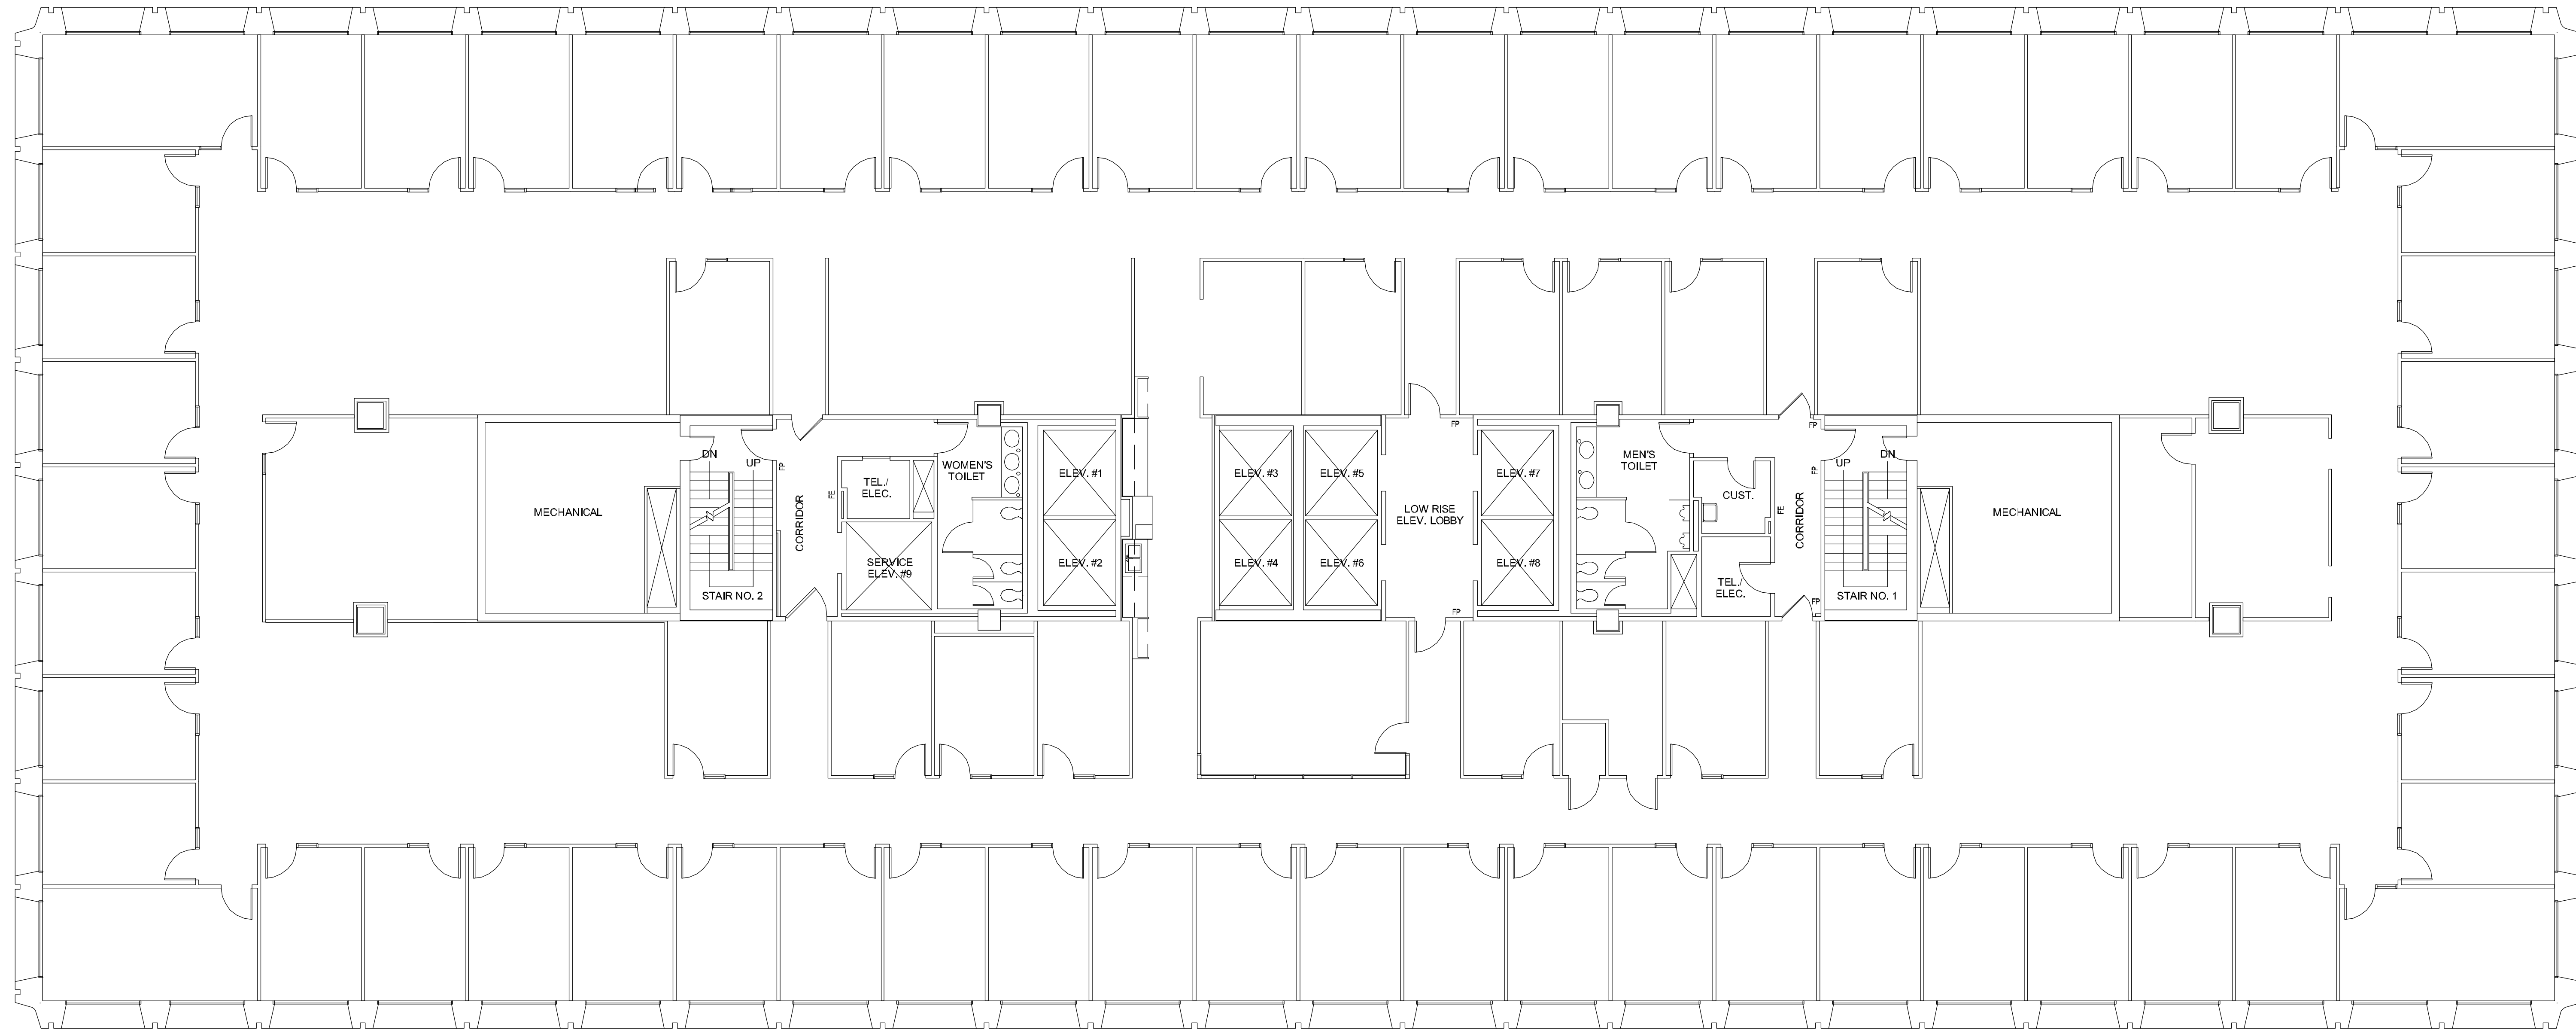

THREE

GREENWAY PLAZA

Conference	3
Office	71
Workstation	6

SUITE 900 24,077 RSF